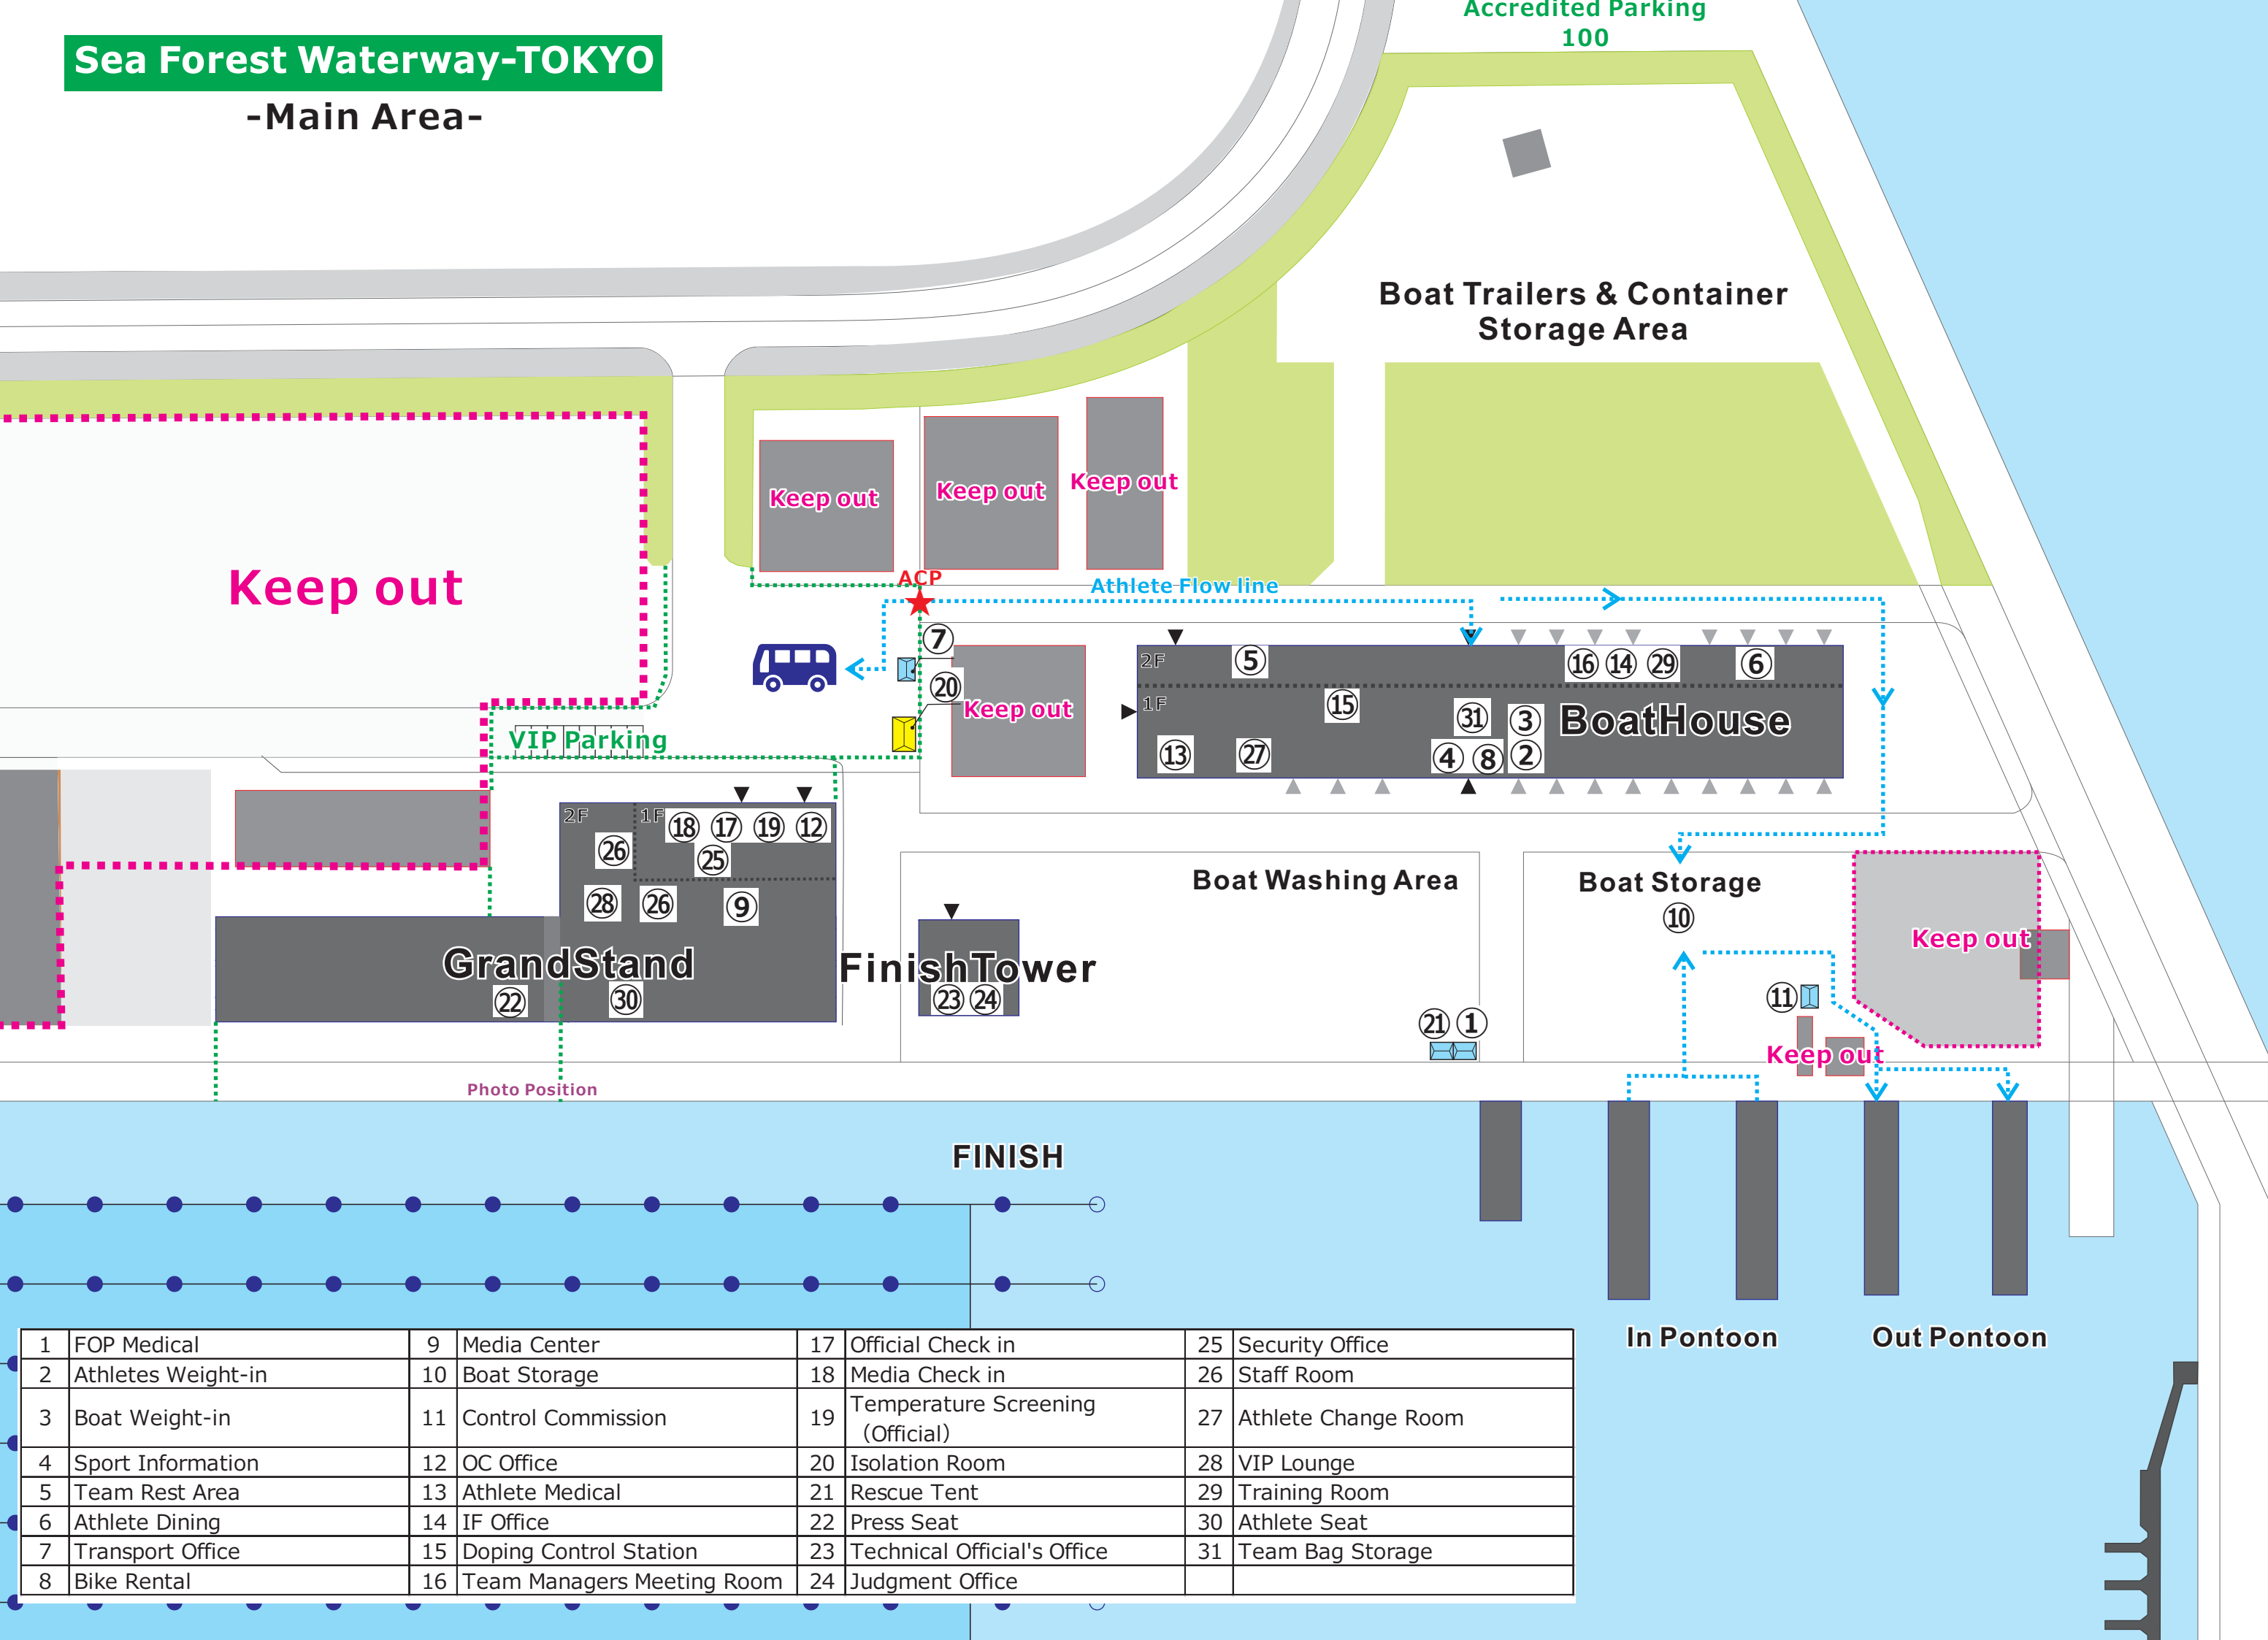

Sea Forest Waterway-TOKYO

-Main Area-

1	FOP Medical	9	Media Center	17	Official Check in	25	Security Office
2	Athletes Weight-in	10	Boat Storage	18	Media Check in	26	Staff Room
3	Boat Weight-in	11	Control Commission	19	Temperature Screening (Official)	27	Athlete Change Room
4	Sport Information	12	OC Office	20	Isolation Room	28	VIP Lounge
5	Team Rest Area	13	Athlete Medical	21	Rescue Tent	29	Training Room
6	Athlete Dining	14	IF Office	22	Press Seat	30	Athlete Seat
7	Transport Office	15	Doping Control Station	23	Technical Official's Office	31	Team Bag Storage
8	Bike Rental	16	Team Managers Meeting Room	24	Judgment Office		